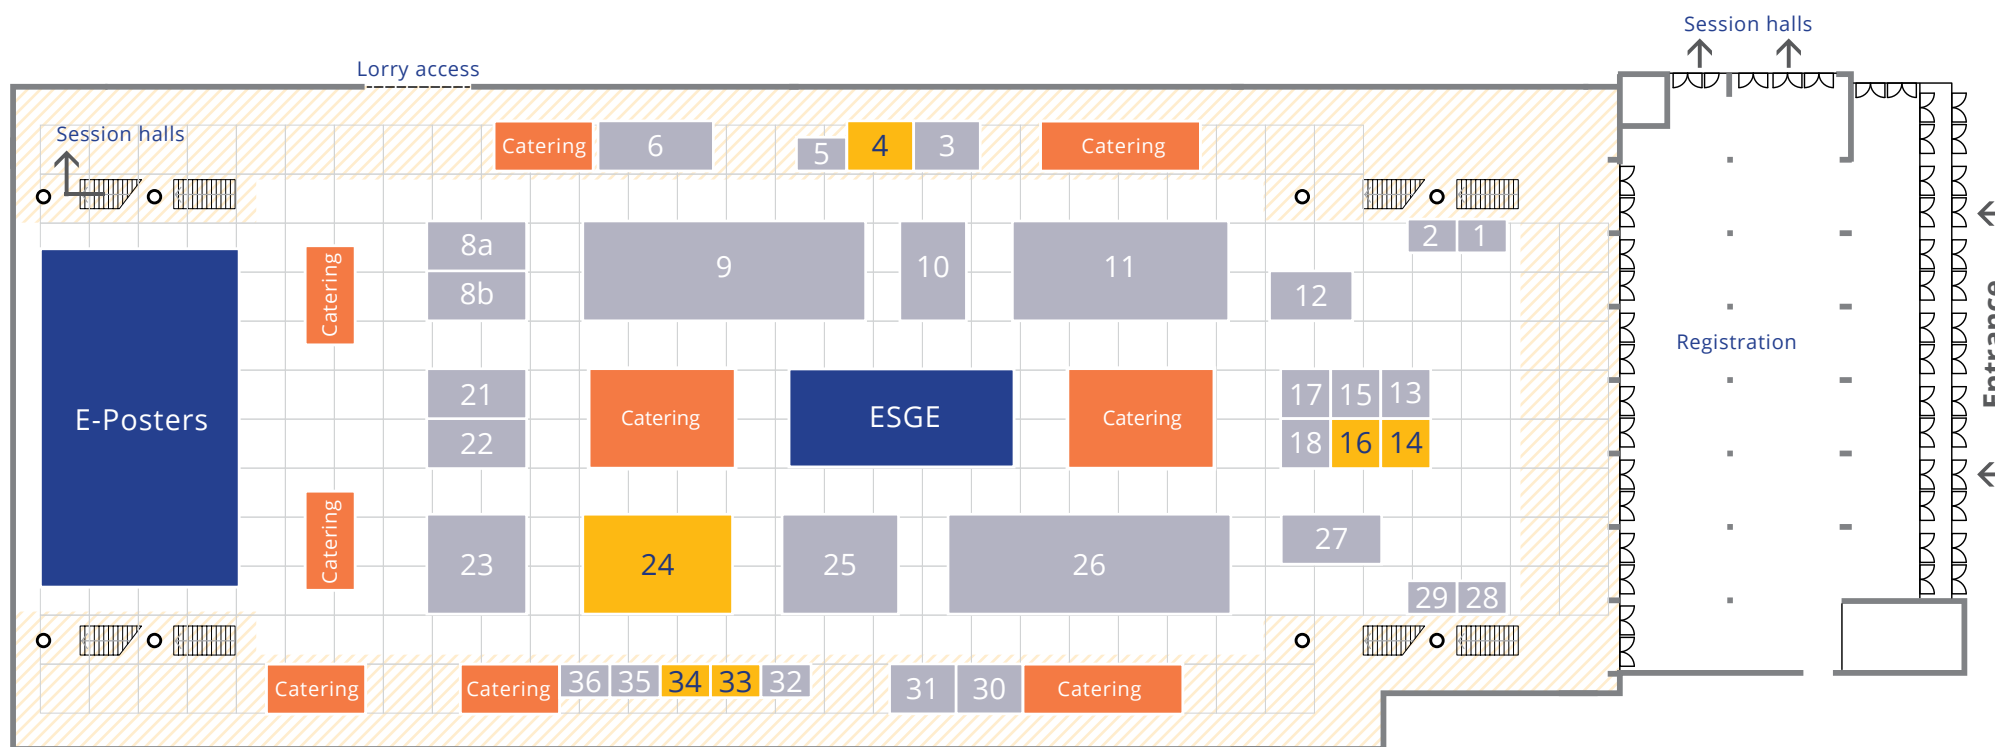

ESGE 31ST ANNUAL CONGRESS

2nd-5th October 2022 · Lisbon · Portugal

Excellence is a habit! Gynaecological endoscopy at its best

www.esgecongress.eu

Layout Exhibition Area Lisbon Congress Center (CCL)

Gallery overhead / limited ceiling height
Column / pillar

Available
Booked

Ground Floor

ESGE 31ST ANNUAL CONGRESS

2nd-5th October 2022 · Lisbon · Portugal

Excellence is a habit! Gynaecological endoscopy at its best

Layout Exhibition Area Lisbon Congress Center (CCL)

— Mandatory walls
— Optional walls

▨ Gallery overhead / limited ceiling height
○ Column / pillar

Ground Floor

ESGE 31ST ANNUAL CONGRESS

2nd–5th October 2022 · Lisbon · Portugal

Excellence is a habit! Gynaecological endoscopy at its best

www.esgecongress.eu

Dimensions

Exhibition space	Floor space	Width	Depth	Maximum construction height	Rigging possible
1	6 m ²	3 m	2 m	3 m	No
2	6 m ²	3 m	2 m	3 m	No
3	12 m ²	4 m	3 m	3 m	No
4	12 m ²	4 m	3 m	3 m	No
5	6 m ²	3 m	2 m	3 m	No
6	21 m ²	7 m	3 m	3 m	No
8a	18 m ²	6 m	3 m	5 m	6–7 m
8b	18 m ²	6 m	3 m	5 m	6–7 m
9	102 m ²	17 m	6 m	5 m	6–7 m
10	24 m ²	4 m	6 m	5 m	6–7 m
11	78 m ²	13 m	6 m	5 m	6–7 m
12	15 m ²	5 m	3 m	3 m	6–7 m
13	9 m ²	3 m	3 m	3 m	6–7 m
14	9 m ²	3 m	3 m	3 m	6–7 m
15	9 m ²	3 m	3 m	3 m	6–7 m
16	9 m ²	3 m	3 m	3 m	6–7 m
17	9 m ²	3 m	3 m	3 m	6–7 m
18	9 m ²	3 m	3 m	5 m	No